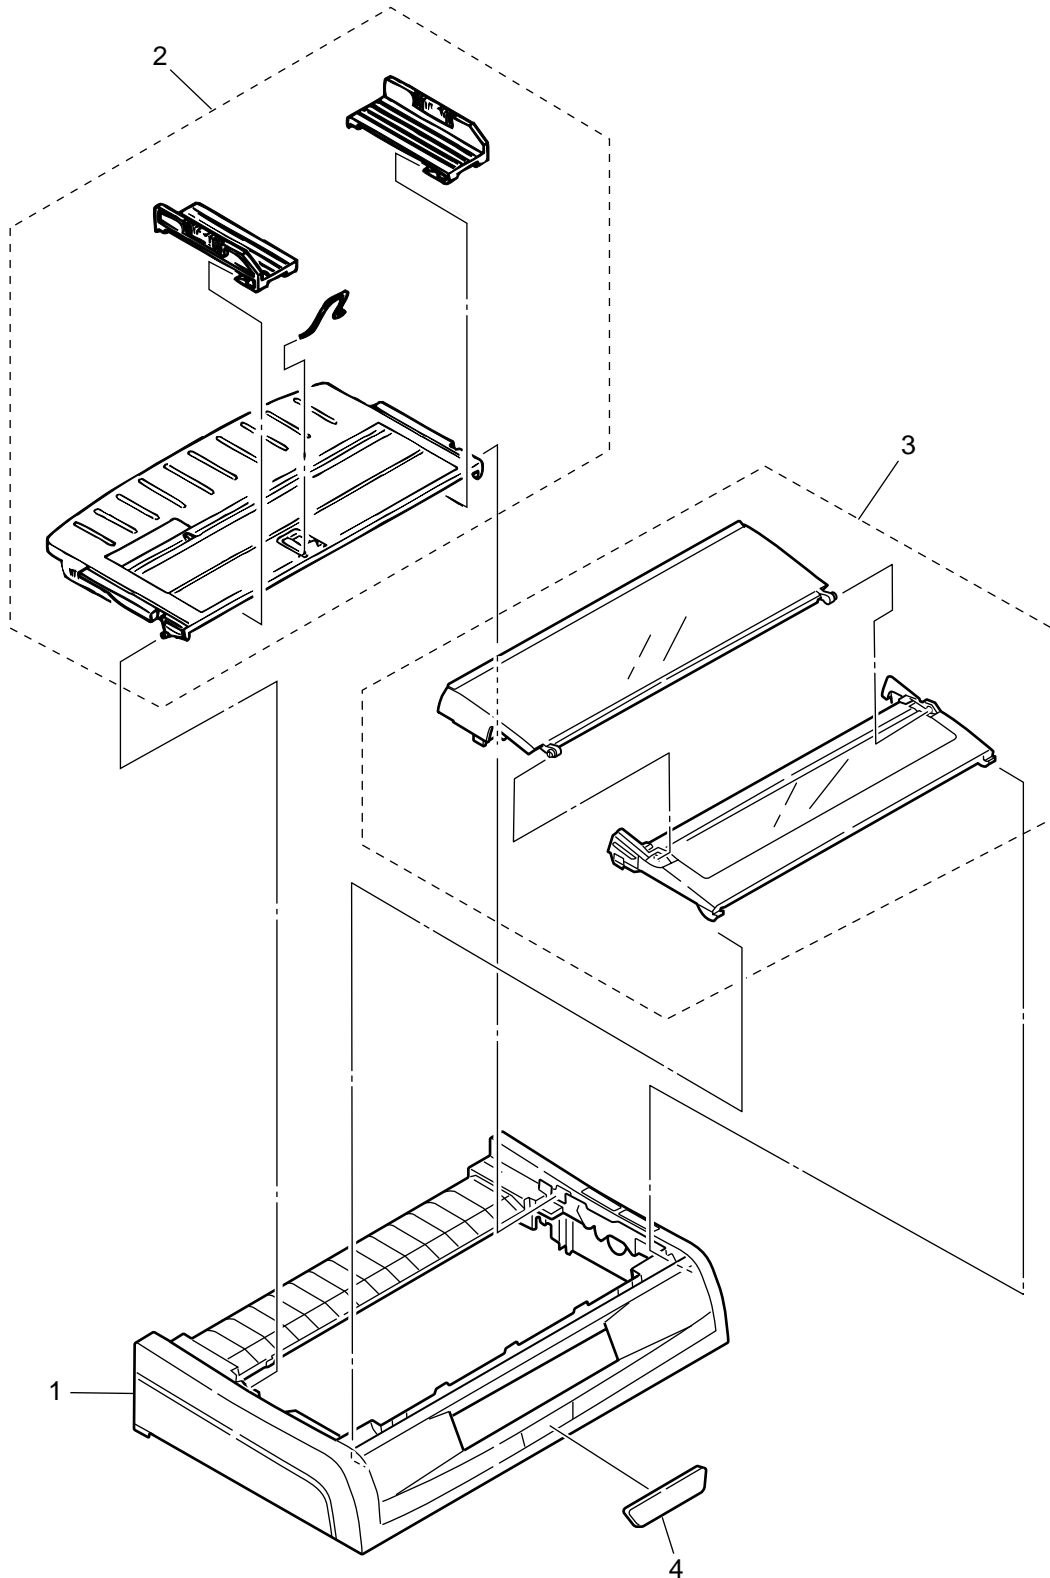

Figure B-1 Upper Cover Assy

Table B-1 Upper Cover Assy

No.	Part No.	Description	Q'ty	Q'ty Required	Remarks
1	42040801	Upper cover (N)	1	2	For ML420 (Standard color)
	42040802	Upper cover (N)	1	2	For ML420 (Dell color black)
	42040901	Upper cover (W)	1	2	For ML421
2	51009409	Sheet guide assy (N)	1	2	For ML420 (Standard color)
	40165004	Sheet guide assy (N)	1	2	For ML420 (Dell color black)
	51009510	Sheet guide assy (W)	1	2	For ML421
3	42115401	Access cover assy (N)	1	2	For ML420 (Standard color)
	42115402	Access cover assy (N)	1	2	For ML420 (Dell color black)
	42115301	Access cover assy (W)	1	2	For ML421
4		Logo plate	1	2	For ML420 ODA
		Logo plate	1	2	For ML421 ODA