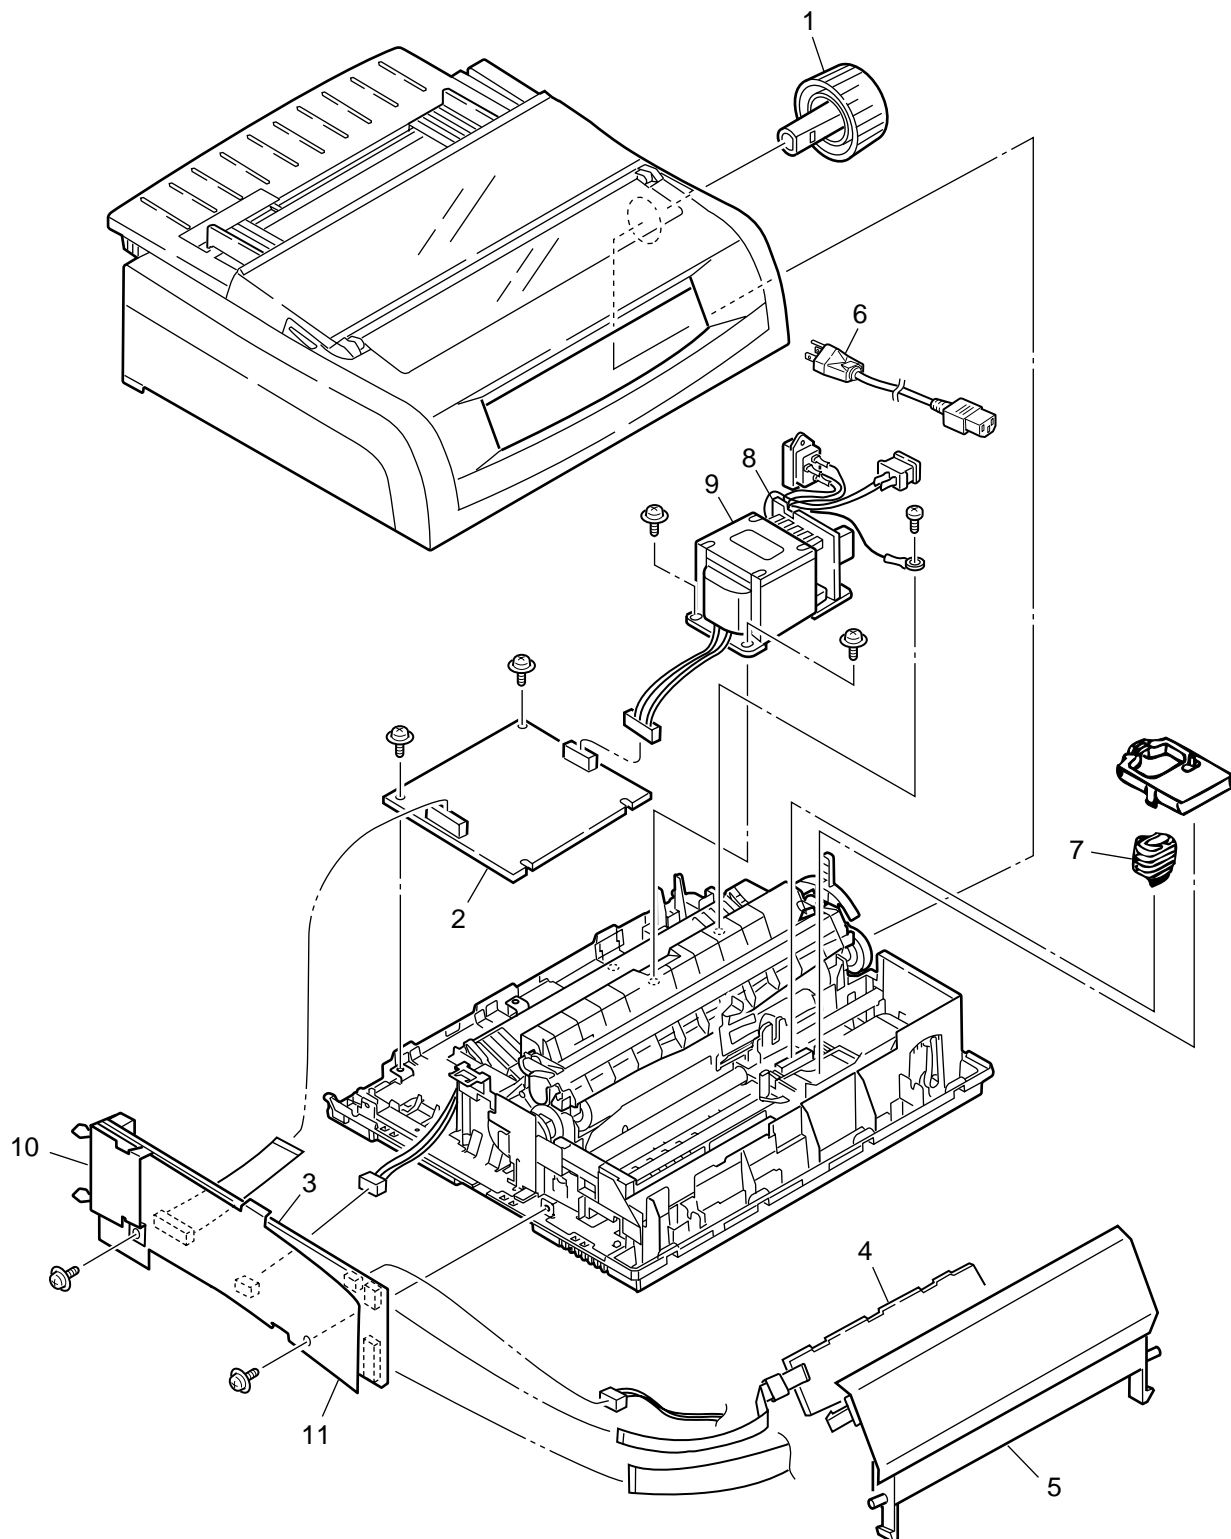

Figure B-1 Upper Cover Assy

Table B-1 Upper Cover Assy

No.	Part No.	Description	Q'ty	Q'ty Required	Remarks
1	42040801	Upper cover (N)	1	2	For ML420 (Standard color)
	42040802	Upper cover (N)	1	2	For ML420 (Dell color black)
	42040901	Upper cover (W)	1	2	For ML421
2	51009409	Sheet guide assy (N)	1	2	For ML420 (Standard color)
	40165004	Sheet guide assy (N)	1	2	For ML420 (Dell color black)
	51009510	Sheet guide assy (W)	1	2	For ML421
3	42115401	Access cover assy (N)	1	2	For ML420 (Standard color)
	42115402	Access cover assy (N)	1	2	For ML420 (Dell color black)
	42115301	Access cover assy (W)	1	2	For ML421
4		Logo plate	1	2	For ML420 ODA
		Logo plate	1	2	For ML421 ODA

Figure B-2 Printer General Assy

Table B-2 Printer General Assy

No.	Part No.	Description	Q'ty	Q'ty Required	Remarks
1	51902220	Platen Knob	1	1	Standard color
	40211004	Platen Knob	1	1	Dell color (black)
2	42024002	Power supply board (TPW)	1	9	
3	42021802	Control Board (NNS)	1	9	
4	55081107	Operator panel board (LEOP)	1	3	
5	42116101	Operation panel	1	2	Standard color
	42116105	Operation panel	1	2	Dell color (black)
6	56609701	AC cord for 120V	1	1	For ODA
		AC cord for 230V	1	1	
7	41923901	Printhead (9)	1	10	
8	42124701	Fuse-Trans (125V 3.15A)	1	10	
	42124702	Fuse-Trans (250V 1.6A)	1	10	
9	42021401	Transformer assy	1	2	For 120V
	42021501	Transformer assy	1	2	For 230V
10	42105001	FG plate B	1	2	
11		PCB sheet	1	2	